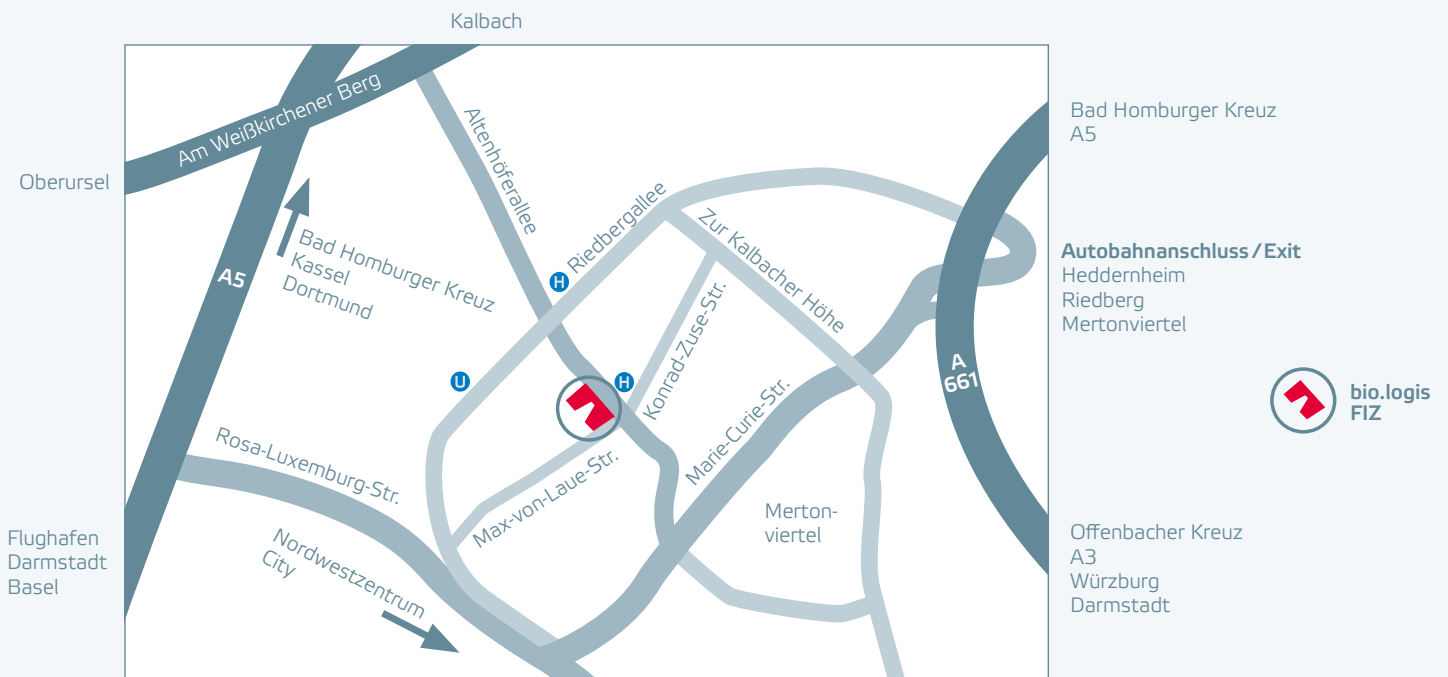

By Car:

Coming from Frankfurt Airport

A5 towards Bad Homburg • Exit Bad Homburger Kreuz onto A661 towards Offenbach • Exit Hedderheim/Riedberg • Turn right at the second stoplight into the Altenhöferallee towards FIZ • Follow the street until a roundabout traffic • Take the second exit and you have reached the FIZ

Coming from the North

A661 towards Offenbach • Exit Hedderheim/Riedberg • Proceed as explained above

Coming from the South

A661 towards Bad Homburg • Exit Hedderheim/Riedberg • Proceed as explained above

Parking spaces

In front of the main entrance

Garage

Entrance: take the third exit in the roundabout into the Max von Laue Street • After 50 meters on your right

Public Transport:

Coming from Frankfurt Airport

U8 towards Riedberg • Exit Uni Campus Riedberg

From Nordwestzentrum

Bus 29 towards Frankfurt/Main Hohe Brück • Exit Uni Campus Riedberg

Bus 251 towards Kronberg im Taunus Berliner Platz • Exit Max-Planck-Institut/FIZ